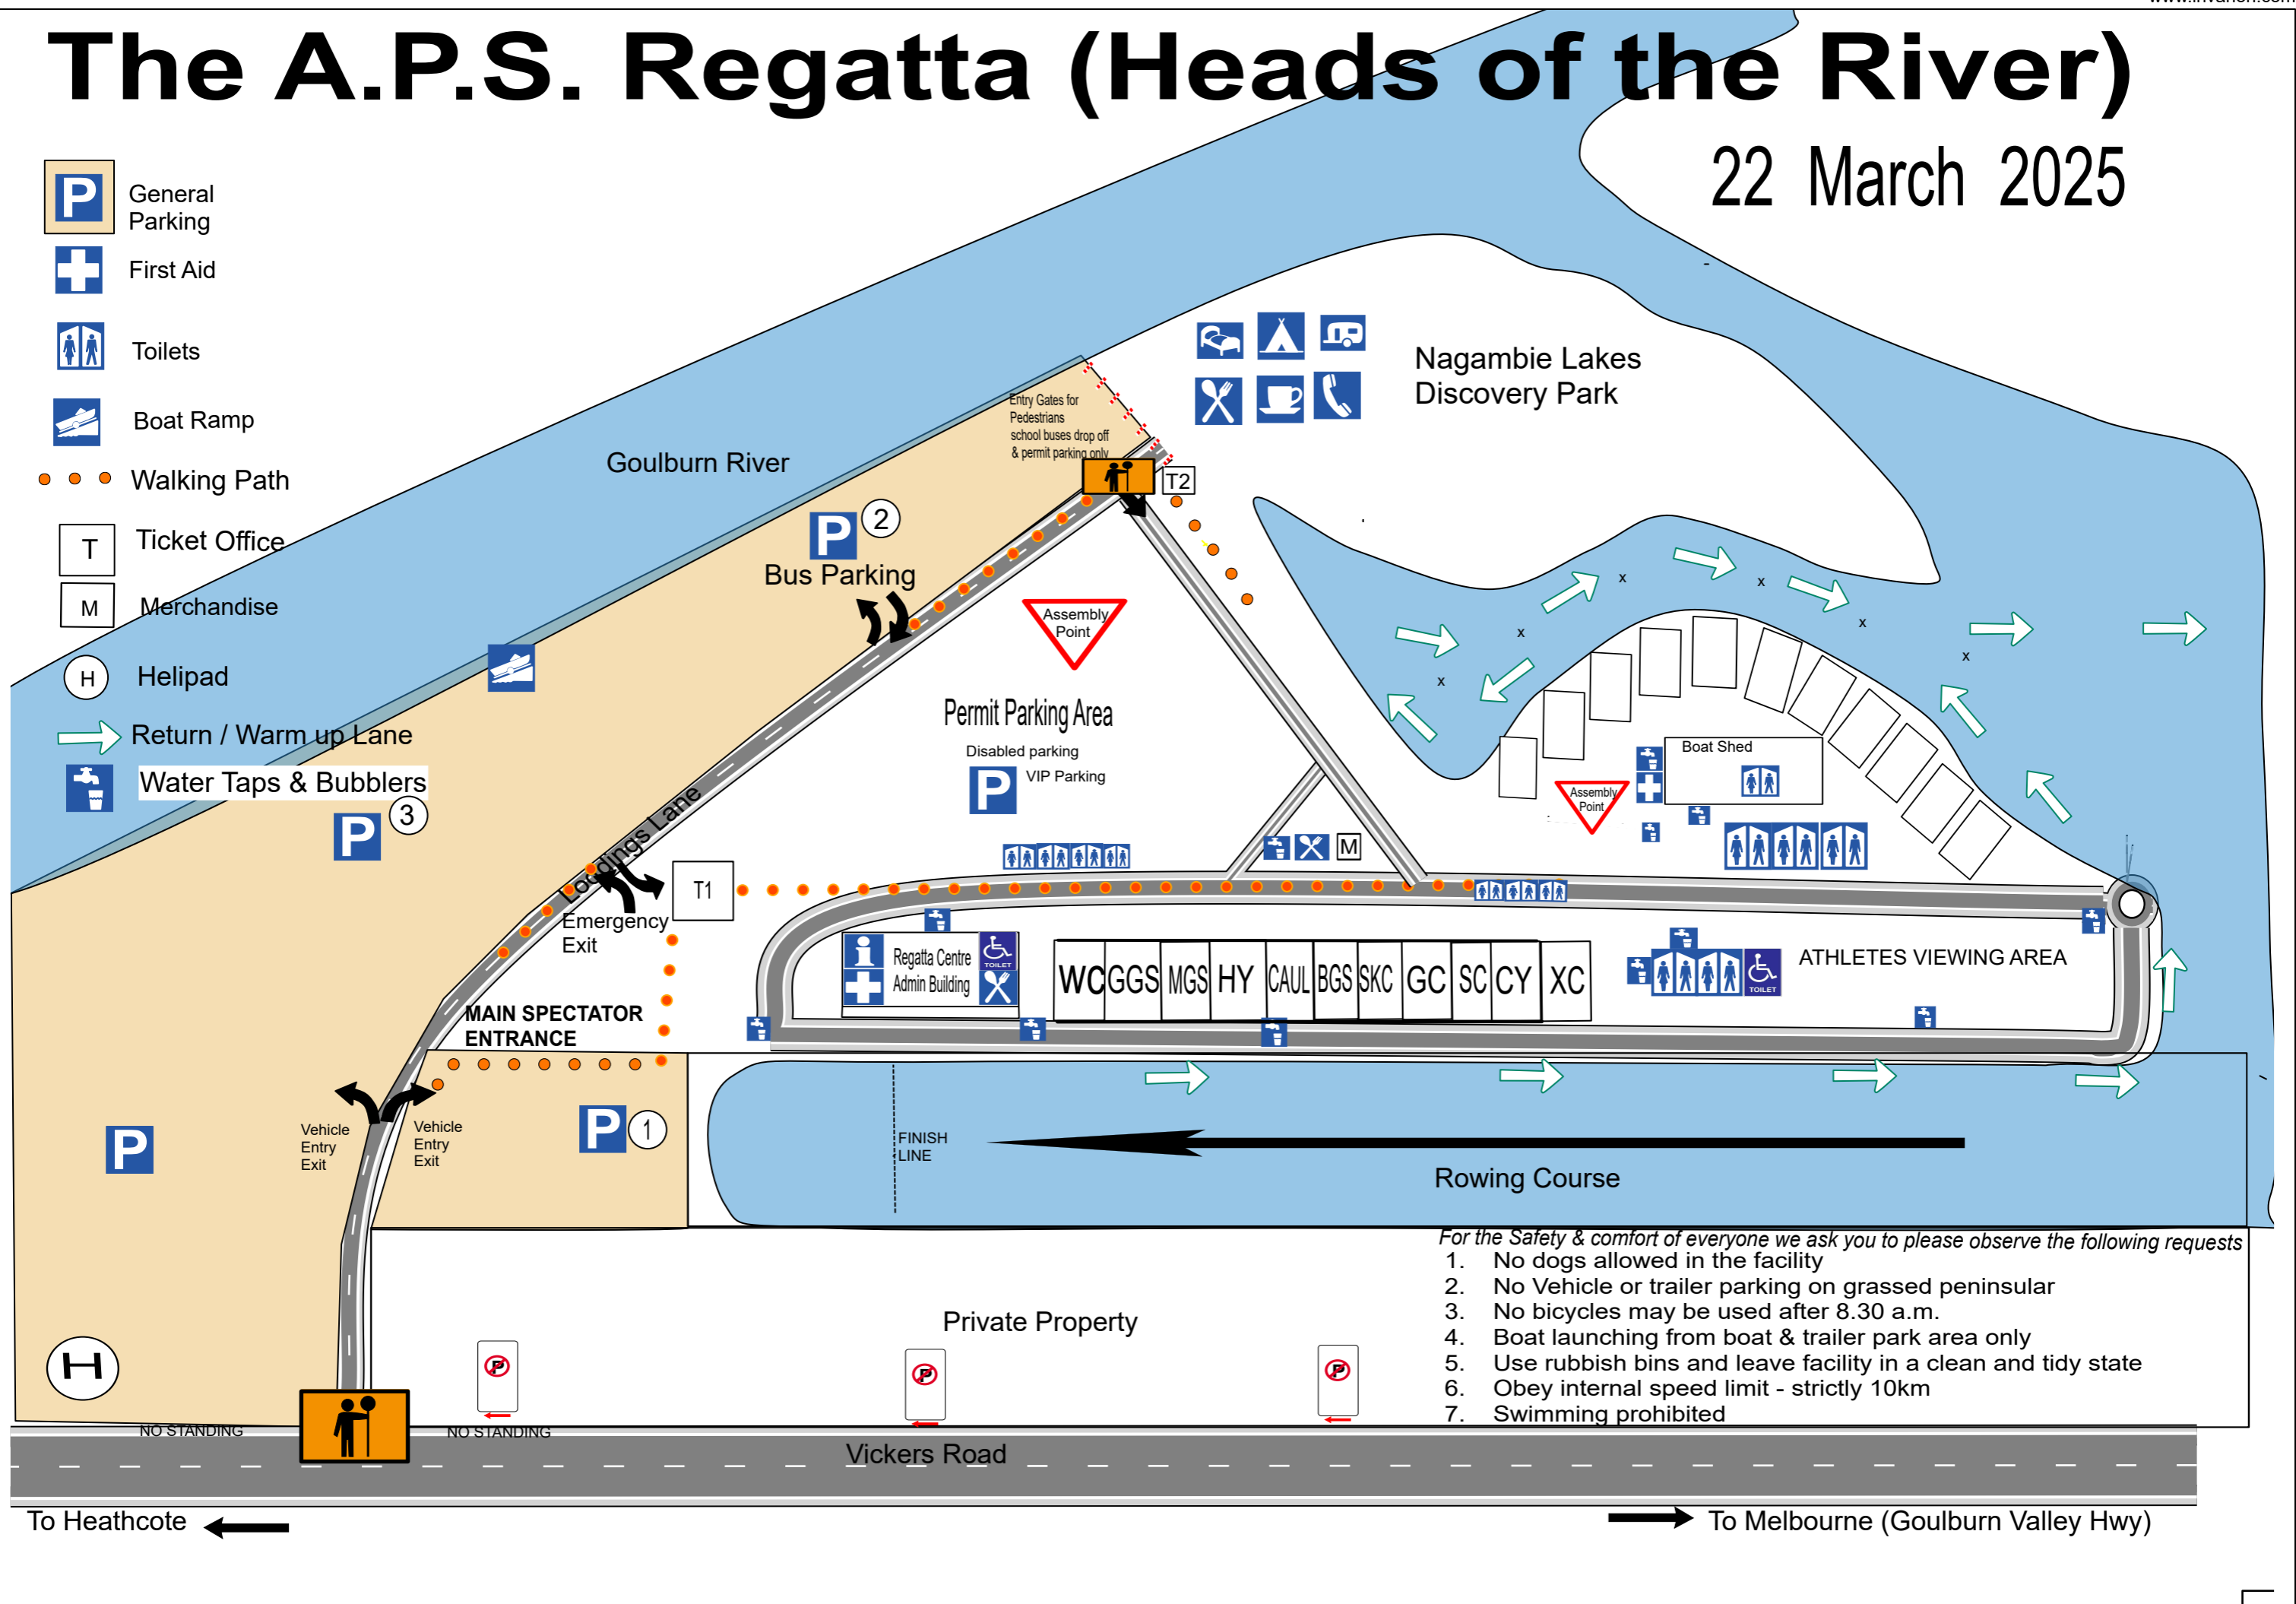

The A.P.S. Regatta (Heads of the River)

22 March 2025

- General Parking
- First Aid
- Toilets
- Boat Ramp
- Walking Path
- Ticket Office
- Merchandise
- Helipad
- Return / Warm up Lane
- Water Taps & Bubblers

For the Safety & comfort of everyone we ask you to please observe the following requests

1. No dogs allowed in the facility
2. No Vehicle or trailer parking on grassed peninsular
3. No bicycles may be used after 8.30 a.m.
4. Boat launching from boat & trailer park area only
5. Use rubbish bins and leave facility in a clean and tidy state
6. Obey internal speed limit - strictly 10km
7. Swimming prohibited

Private Property

Vickers Road

To Heathcote ←

→ To Melbourne (Goulburn Valley Hwy)