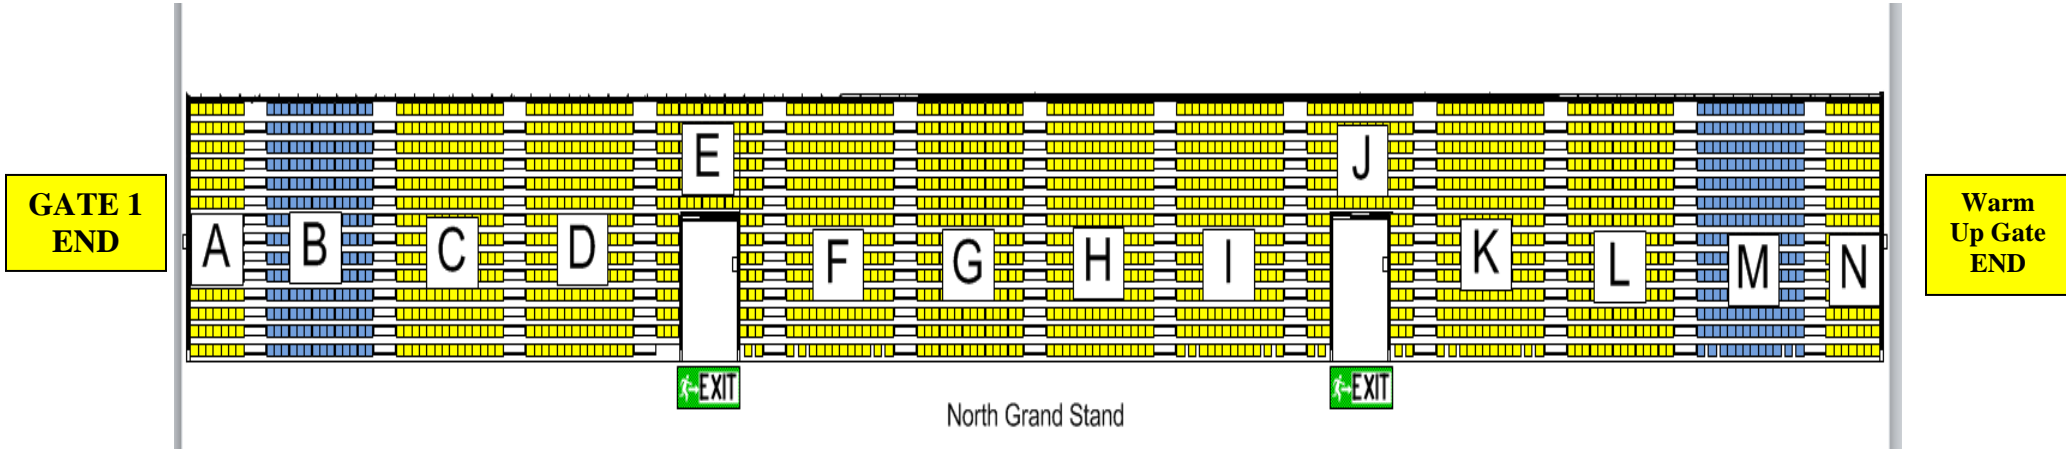

**APS Girls & Boys Combined Athletics Sports  
Seating Plan  
Lakeside Stadium - Southern Stand  
Saturday 14 October 2023**

**ALLOCATED SCHOOL SEATING**

- Section A:** Parents & Spectators – All Schools
- Section B:** Parents & Spectators – All Schools
- Section C:** St Kevin's College
- Section D:** **Carey Grammar School** & Brighton Grammar School
- Section E:** Melbourne Grammar School

**APS Girls & Boys Combined Athletics Sports  
Seating Plan  
Lakeside Stadium - Northern Stand  
Saturday 14 October 2023**

**ALLOCATED SCHOOL SEATING**

- Section A: BLANK
- Section B: Haileybury
- Section C: Caulfield Grammar
- Section D: Scotch College
- Section E: BLANK
- Section F: Wesley College
- Section G: Xavier College