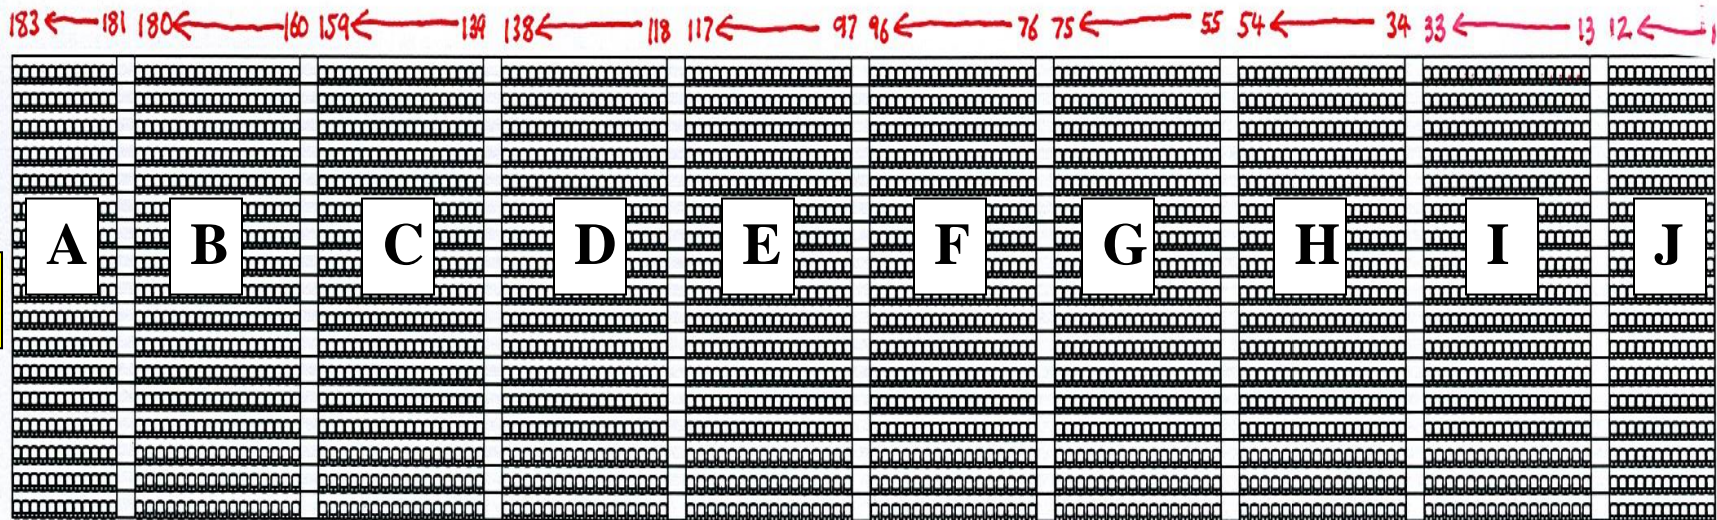

**APS Girls & Boys Combined Athletics Sports  
Seating Plan  
Lakeside Stadium - Southern Stand  
Saturday 14 October 2023**

**ALLOCATED SCHOOL SEATING**

- Section A:** Parents & Spectators – All Schools
- Section B:** Parents & Spectators – All Schools
- Section C:** St Kevin's College
- Section D:** **Carey Grammar School** & Brighton Grammar School
- Section E:** Melbourne Grammar School

- Section F:** **The Geelong College & Geelong Grammar**
- Section G:** Xavier College
- Section H:** Scotch College & Wesley College
- Section I:** **Caulfield Grammar**
- Section J:** **Haileybury**

**APS Girls & Boys Combined Athletics Sports  
Seating Plan  
Lakeside Stadium - Northern Stand  
Saturday 14 October 2023**

**ALLOCATED SCHOOL SEATING**

- Section A: BLANK
- Section B: Haileybury
- Section C: Caulfield Grammar
- Section D: Scotch College
- Section E: BLANK
- Section F: Wesley College
- Section G: Xavier College

- Section H: Geelong College
- Section I: Geelong Grammar School
- Section J: BLANK
- Section K: Brighton Grammar
- Section L: Carey Grammar
- Section M: St Kevin's College
- Section N: Melbourne Grammar School