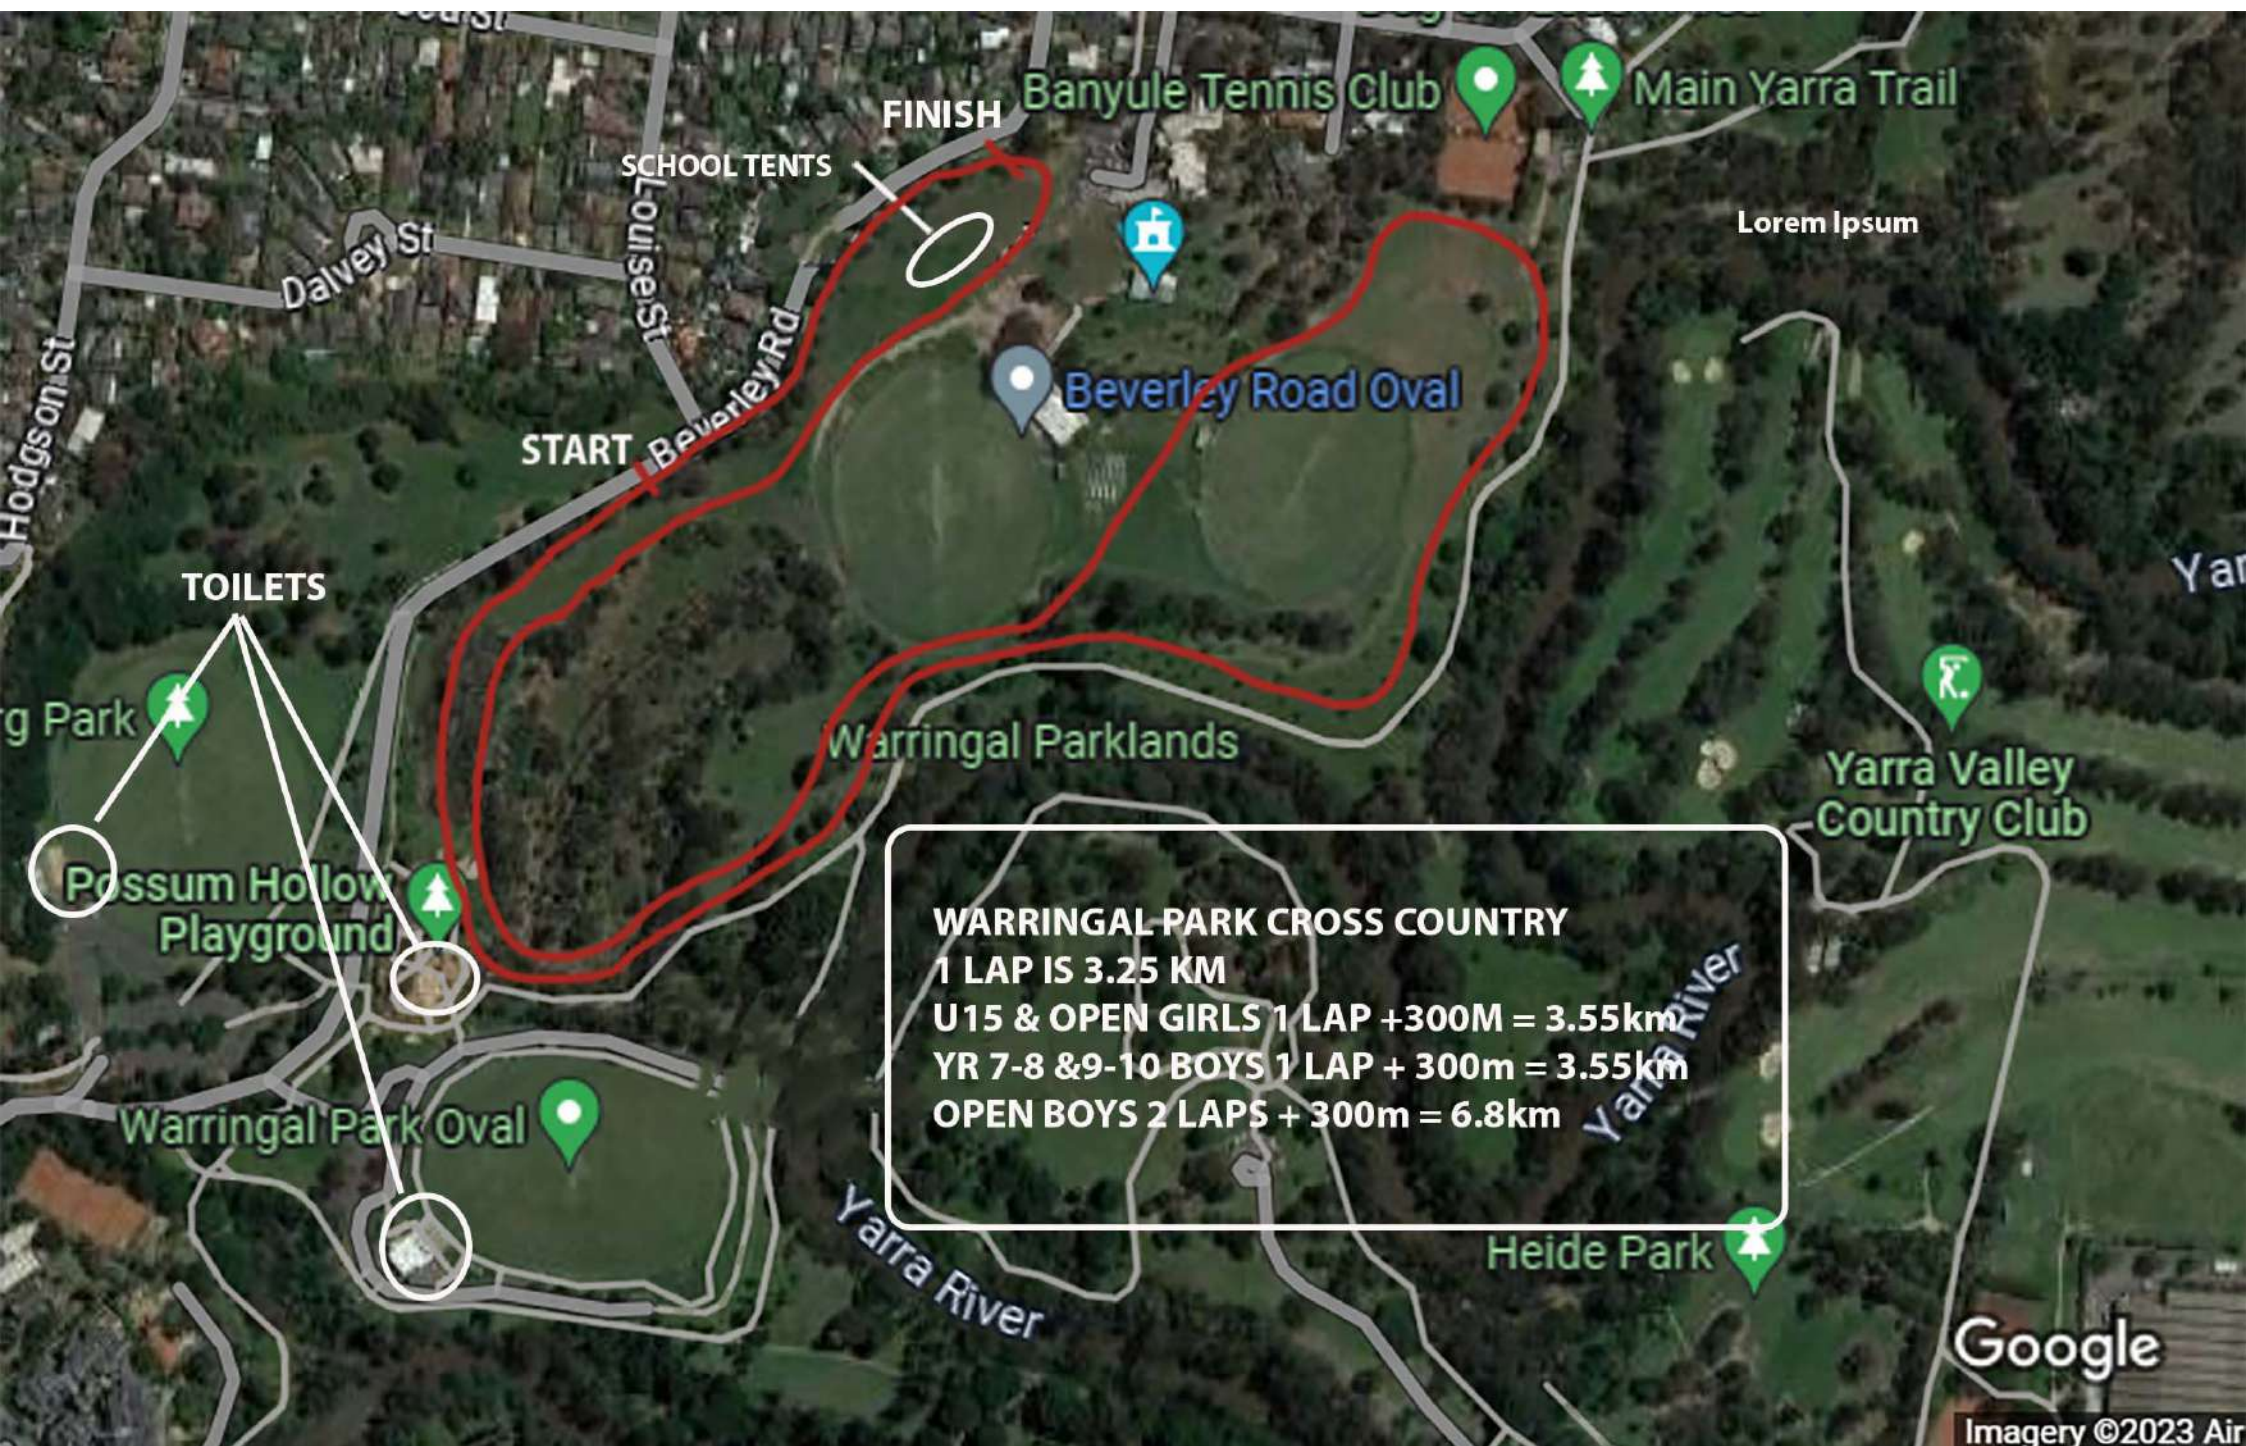

FINISH

SCHOOL TENTS

START

TOILETS

WARRINGAL-PARK CROSS COUNTRY

1 LAP IS 3.25 KM

U15 & OPEN GIRLS 1 LAP + 300M = 3.55km

YR 7-8 & 9-10 BOYS 1 LAP + 300m = 3.55km

OPEN BOYS 2 LAPS + 300m = 6.8km

Google

Imagery ©2023 Air