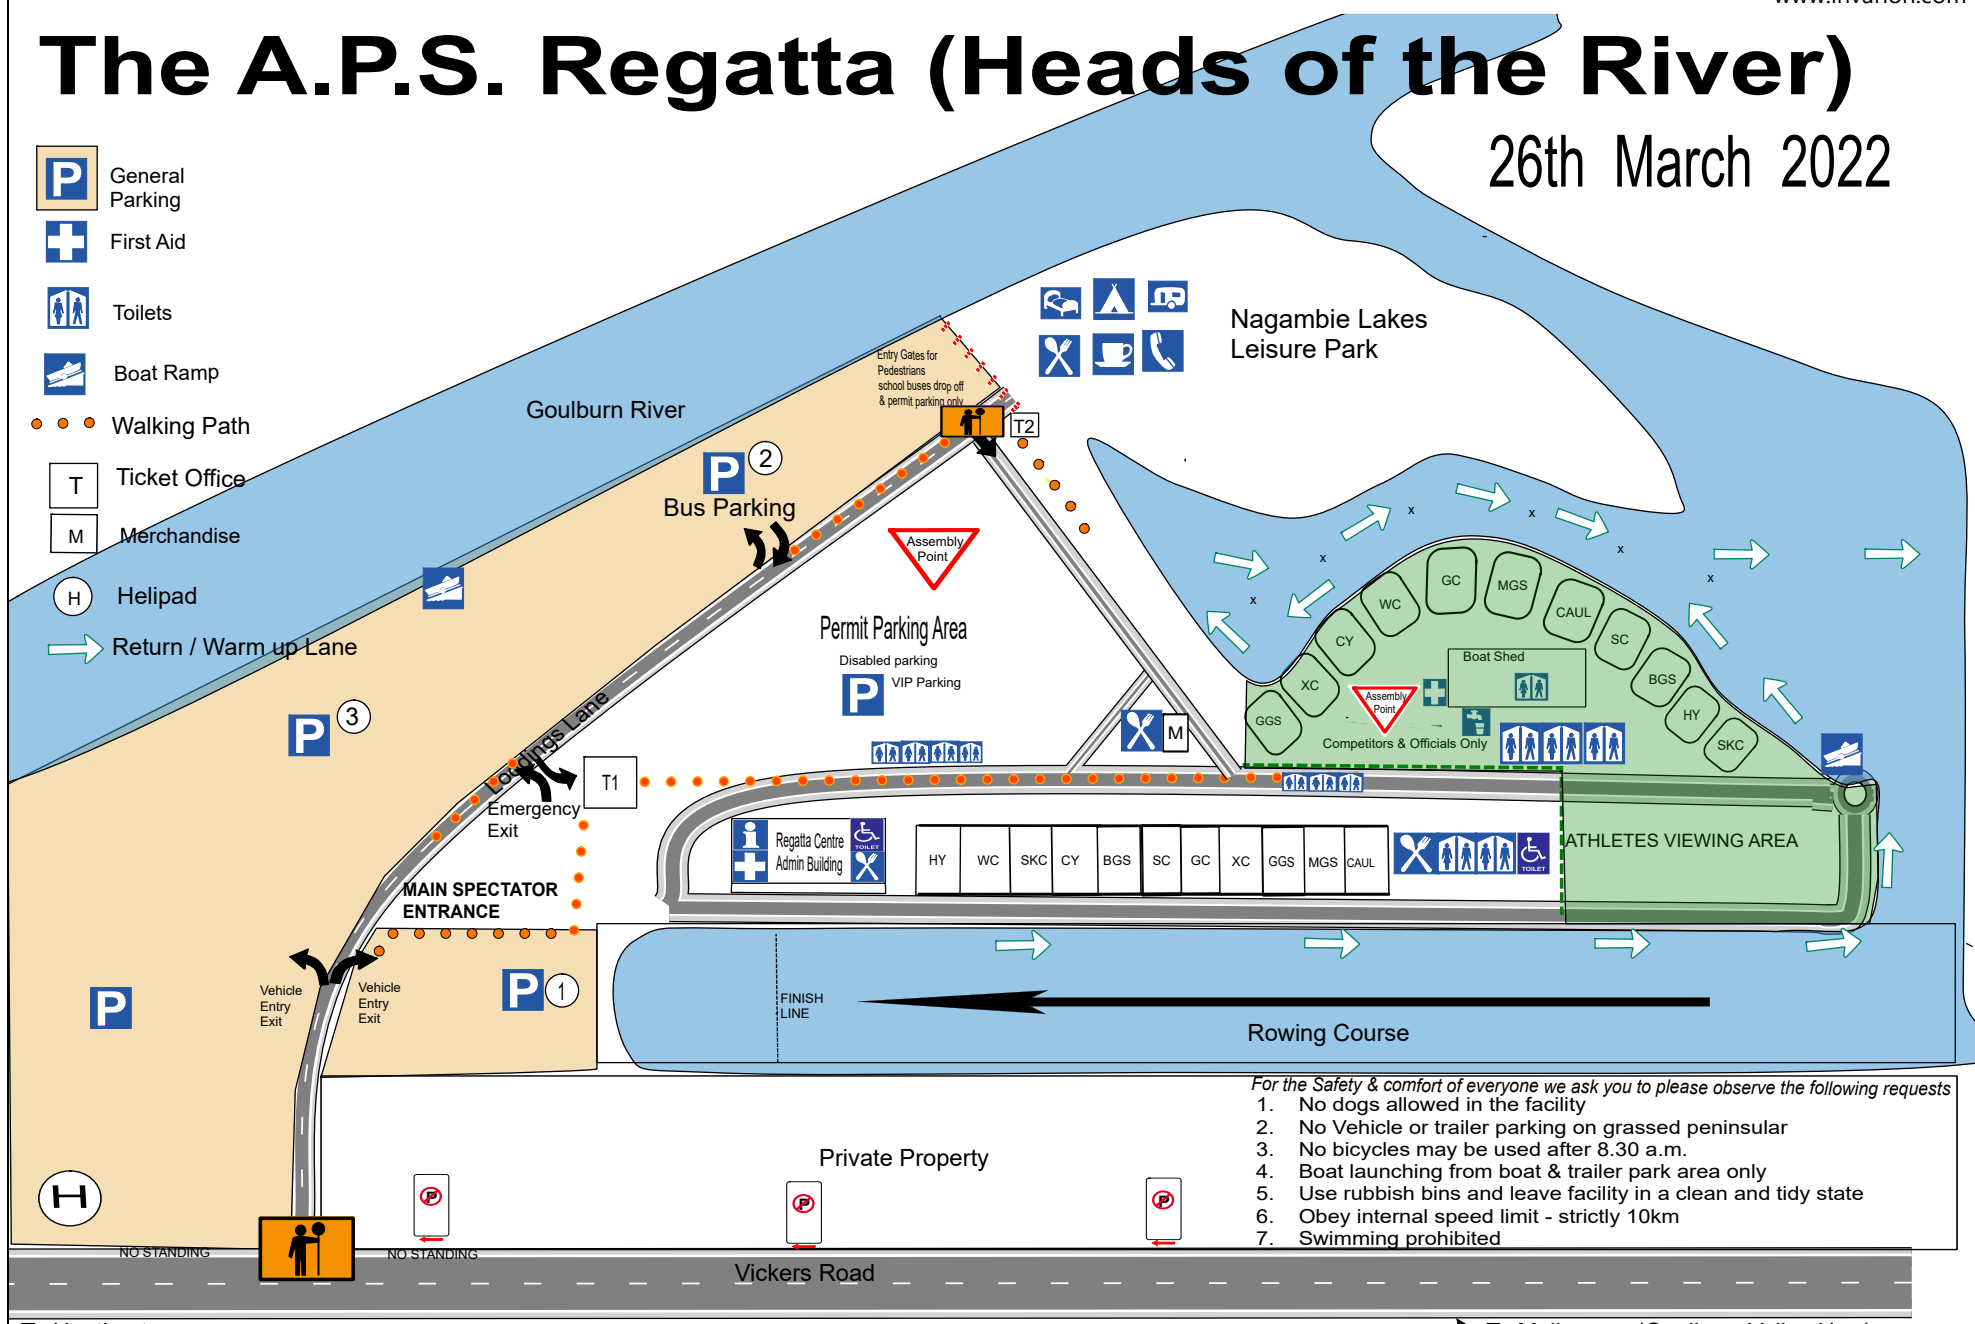

# The A.P.S. Regatta (Heads of the River)

26th March 2022

-  General Parking
-  First Aid
-  Toilets
-  Boat Ramp
-  Walking Path
-  Ticket Office
-  Merchandise
-  Helipad
-  Return / Warm up Lane

- For the Safety & comfort of everyone we ask you to please observe the following requests*
1. No dogs allowed in the facility
  2. No Vehicle or trailer parking on grassed peninsular
  3. No bicycles may be used after 8.30 a.m.
  4. Boat launching from boat & trailer park area only
  5. Use rubbish bins and leave facility in a clean and tidy state
  6. Obey internal speed limit - strictly 10km
  7. Swimming prohibited

To Heathcote ←

→ To Melbourne (Goulburn Valley Hwy)