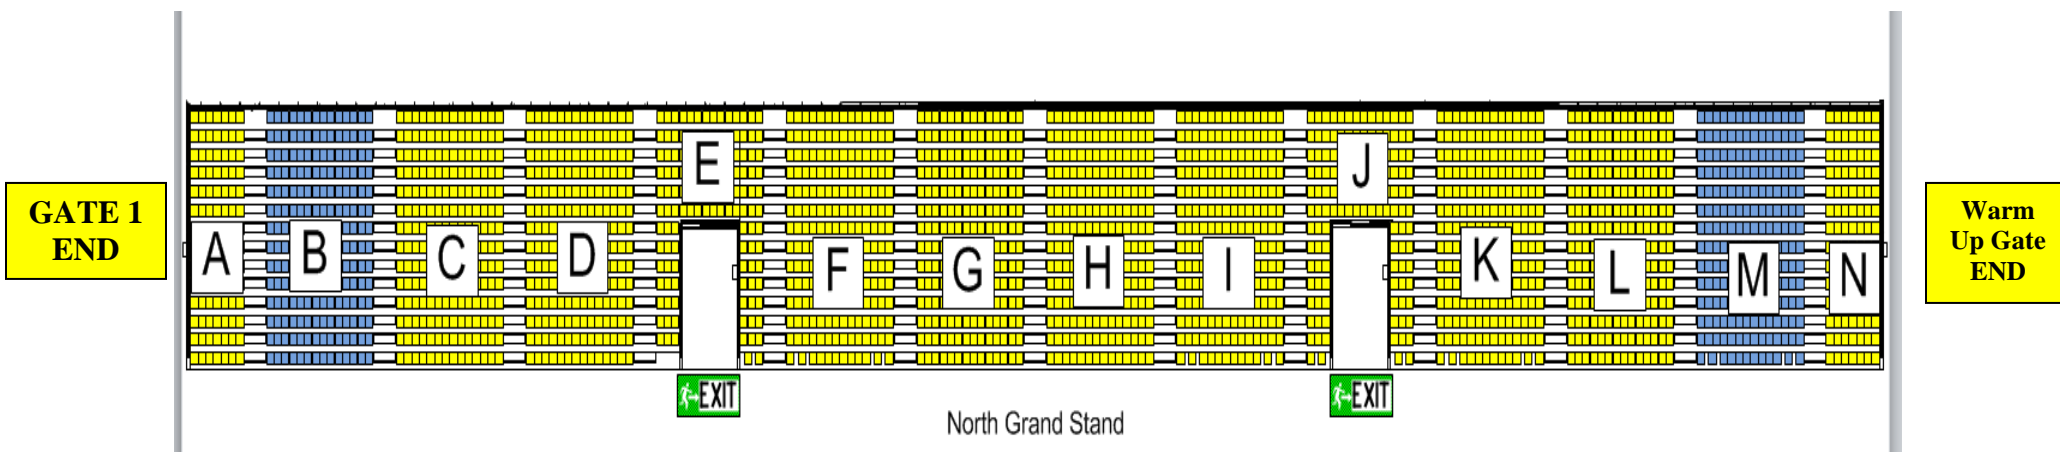

**APS Girls Combined Athletics Sports
Seating Plan - GIRLS
Lakeside Stadium - Southern Stand
Saturday 19 October 2019**

ALLOCATED SCHOOL SEATING

- Section A:** Parents & Spectators – All Schools
- Section B:** Parents & Spectators – All Schools
- Section C:** Caulfield Grammar School
- Section D:** Haileybury & Wesley College
- Section E:** BLANK

- Section F:** Carey Grammar School
- Section G:** BLANK
- Section H:** The Geelong College & Geelong Grammar
- Section I:** BLANK
- Section J:** BLANK

**APS Girls Combined Athletics Sports
Seating Plan - GIRLS
Lakeside Stadium - Northern Stand
Saturday 19 October 2019**

ALLOCATED SCHOOL SEATING

Section A: BLANK
Section B: Caulfield Grammar School
Section C: Haileybury
Section D: Wesley College
Section E: BLANK
Section F: BLANK
Section G: BLANK

Section H: Carey Grammar School
Section I: BLANK
Section J: BLANK
Section K: Geelong Grammar
Section L: The Geelong College
Section M: BLANK
Section N: BLANK