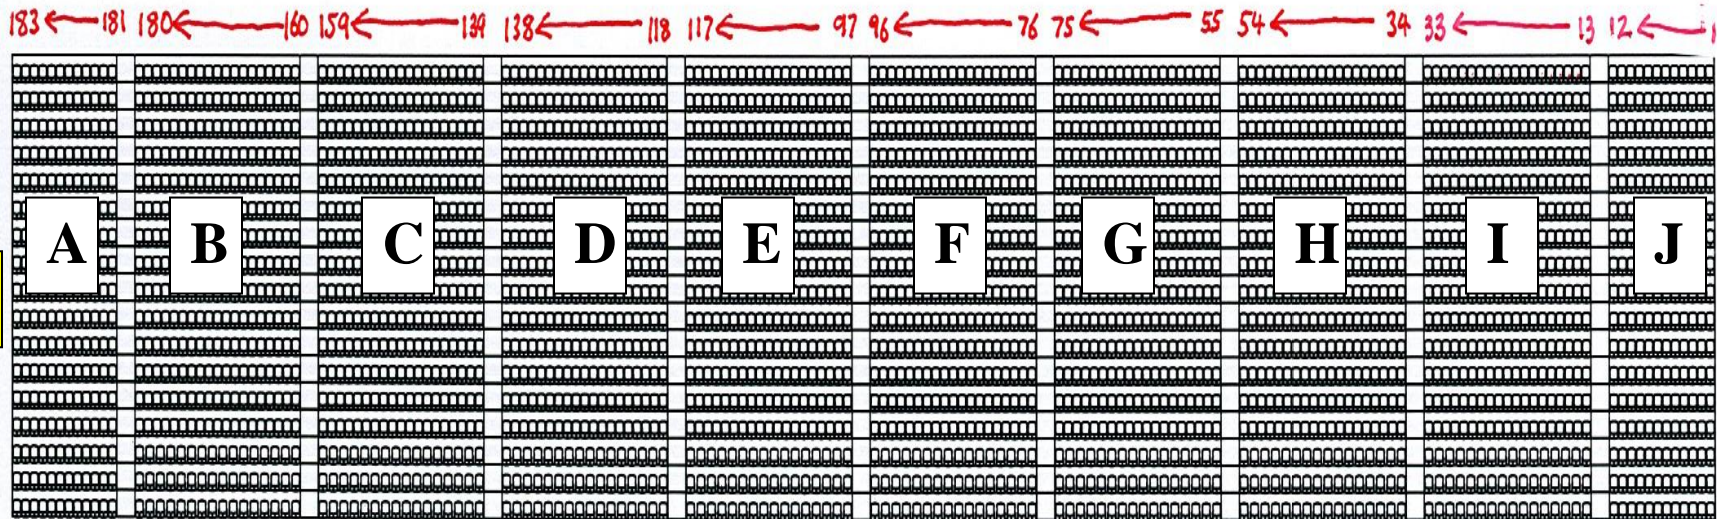

**APS Girls Combined Athletics Sports
Seating Plan - GIRLS
Lakeside Stadium - Southern Stand
Saturday 19 October 2019**

ALLOCATED SCHOOL SEATING

- Section A:** Parents & Spectators – All Schools
- Section B:** Parents & Spectators – All Schools
- Section C:** Caulfield Grammar School
- Section D:** Haileybury & Wesley College
- Section E:** BLANK

- Section F:** Carey Grammar School
- Section G:** BLANK
- Section H:** The Geelong College & Geelong Grammar
- Section I:** BLANK
- Section J:** BLANK

**APS Girls Combined Athletics Sports
Seating Plan - GIRLS
Lakeside Stadium - Northern Stand
Saturday 19 October 2019**

ALLOCATED SCHOOL SEATING

Section A: BLANK
Section B: Caulfield Grammar School
Section C: Haileybury
Section D: Wesley College
Section E: BLANK
Section F: BLANK
Section G: BLANK

Section H: Carey Grammar School
Section I: BLANK
Section J: BLANK
Section K: Geelong Grammar
Section L: The Geelong College
Section M: BLANK
Section N: BLANK