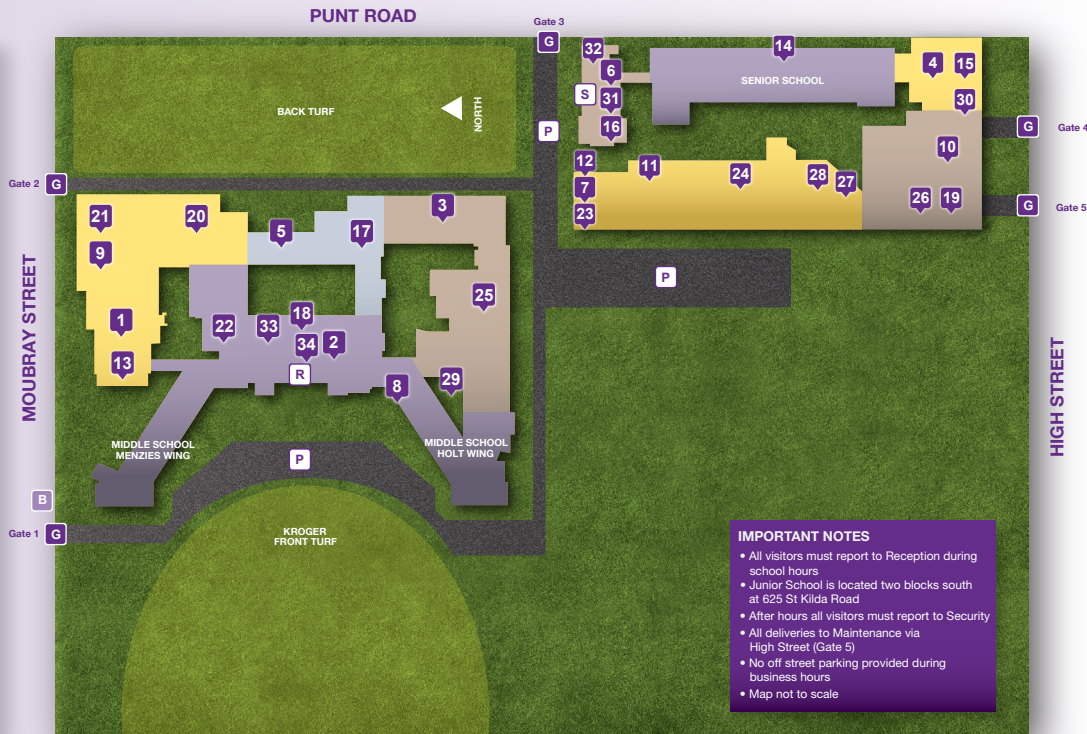

ST KILDA ROAD CAMPUS

Middle & Senior Schools

577 St Kilda Road Melbourne Victoria 3004 Melways 58 B6

WESLEY COLLEGE
MELBOURNE AUSTRALIA
SINCE 1866

A True Education

Key

Gate	G
Visitor Parking	P
Reception	R
Security	S
Bus Stop	B

Adamson Hall (1st Floor)	1
Admissions Office	2
Art Department (Ground & 1st Floors)	3
Careers Centre (1st Floor)	4
Cato Room	5
Chapel (1st Floor)	6
Chaplain	7
Deputy Head of Campus	8
Drama & Dance Studios (Ground Floor)	9
Games Hall (1st Floor)	10
Gymnasium (1st Floor)	11
Head of Campus	12
Head of Middle School	13
Head of Senior School (1st Floor)	14
Heads of Houses (1st Floor)	15
Health Centre	16
IT Service Desk	17
Memorial Library (1st Floor)	18
Maintenance	19
Middle School Cafeteria	20
Music School (1st, 2nd Floors)	21
Principal	22
Print Services	23
Samuel Swimming Pool	24
Science Department	25
Senior School Cafeteria (1st Floor)	26
Senior School Lecture Theatre (1st Floor)	27
Sports Directorate	28
Smorgon Atrium	29
Study Centre (2nd Floor)	30
Secondhand Uniform Shop	31
Uniform Shop	32
Waugh Room	33
Wesley College Institute (Mezzanine)	34

IMPORTANT NOTES

- All visitors must report to Reception during school hours
- Junior School is located two blocks south at 625 St Kilda Road
- After hours all visitors must report to Security
- All deliveries to Maintenance via High Street (Gate 5)
- No off street parking provided during business hours
- Map not to scale

ST KILDA ROAD